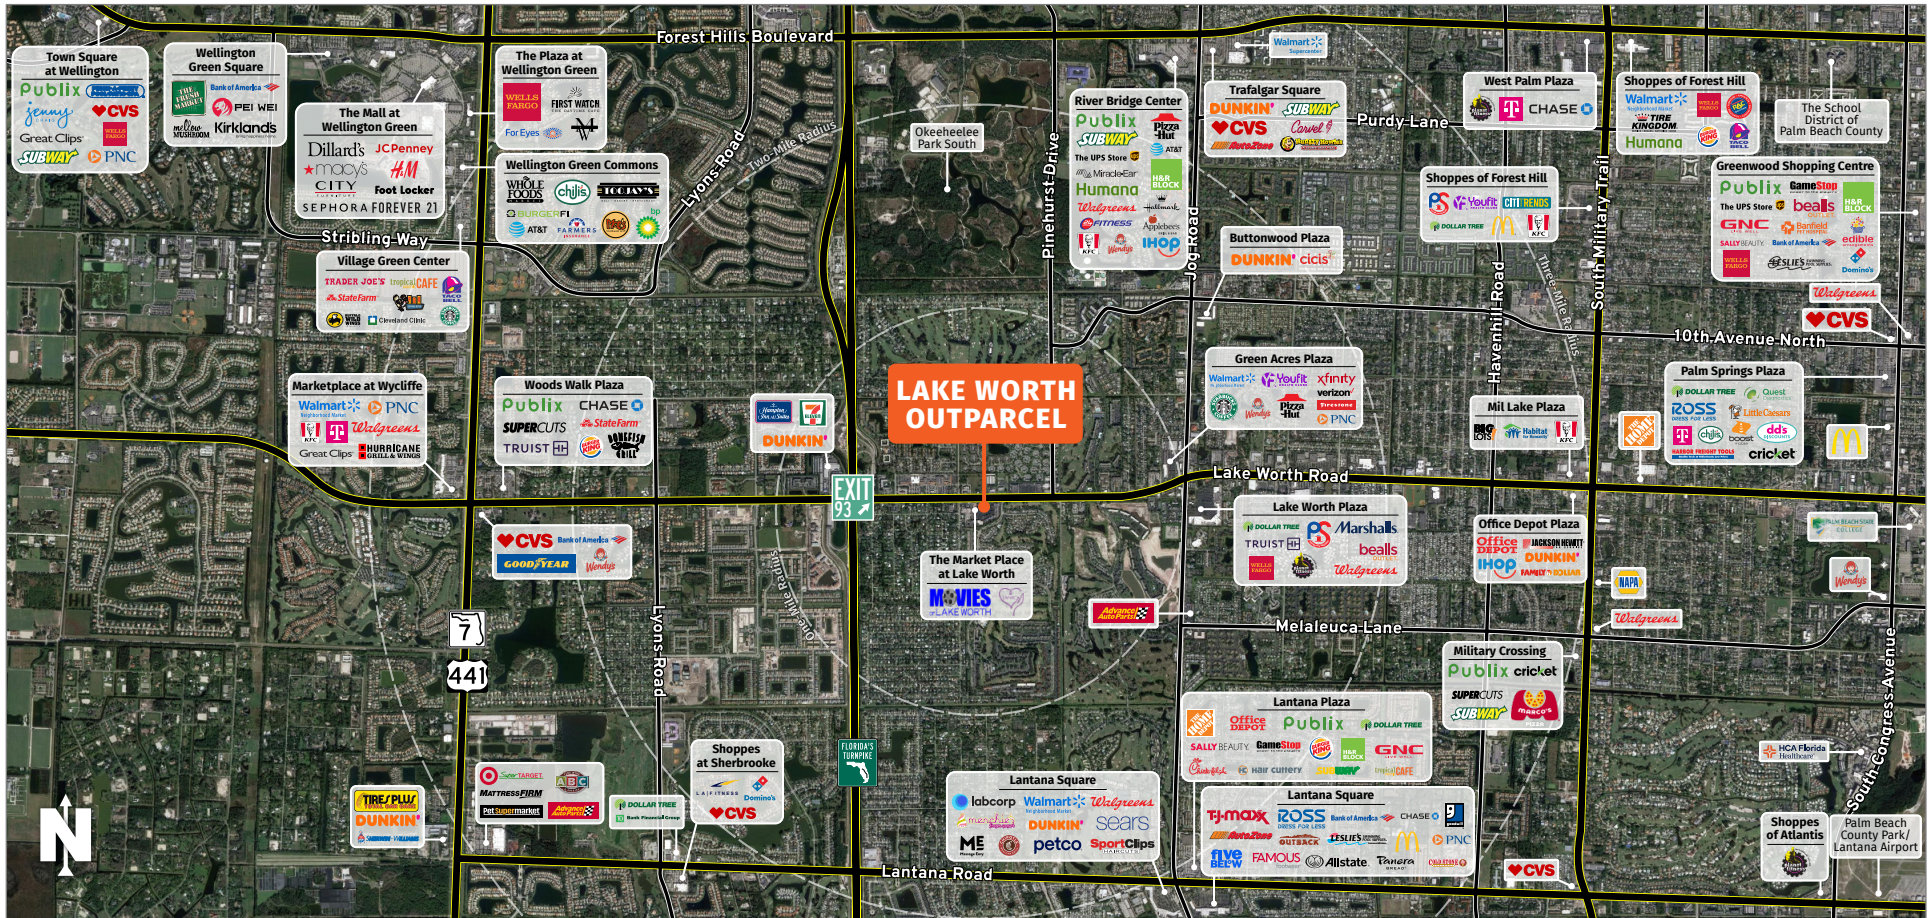

LAKE WORTH OUTPARCEL

7300 Lake Worth Road, Lake Worth, Florida 33467

LAKE WORTH, FL

MARKET: South Florida **COUNTY:** Palm Beach **Land Area:** ±0.80 Acres **Building Size:** ±2,400 SF **Zoning:** CG **TRAFFIC COUNT:** ±40,500

- ±2,400-square-foot former bank building with drive-through available for lease
- Located on ±0.80 acres in front of The Market Place at Lake Worth with excellent exposure to the highly-trafficked Lake Worth Road, less than one mile from Florida's Turnpike
- Ideal for restaurants seeking drive-throughs
- Built-to-suit, land lease or redevelopment opportunities available

LAKE WORTH OUTPARCEL
7300 Lake Worth Road, Lake Worth, Florida 33467

SOUTHEAST
CENTERS

7300 Lake Worth Road, Lake Worth, Florida 33467

DEMOGRAPHICS	TOTAL POPULATION	MEDIAN AGE	AVERAGE HH INCOME
1 MILE	11,792	52.5	\$57,562
3 MILES	117,560	40.3	\$80,372
5 MILES	291,273	39.2	\$86,483

Southeast Centers offers best-in-class service and value creation through diligent, return-driven property management, leasing, development, and construction management.

This site plan shows the approximate location, square footage, and configuration of the shopping center and adjacent areas, and is only illustrative of the size and relationship of the stores and common areas generally, all of which are subject to change. The showing of any names of tenants, parking spaces, square footage, curb-cuts or traffic controls shall not be deemed to be a representation or warranty that any tenants will be at the shopping center, the square footage is accurate, or that any parking spaces, curb-cuts or traffic controls do or will continue to exist. Moreover, any demographics set forth in this flyer are for illustrative purposes only and shall not be deemed a representation by Landlord or their accuracy.