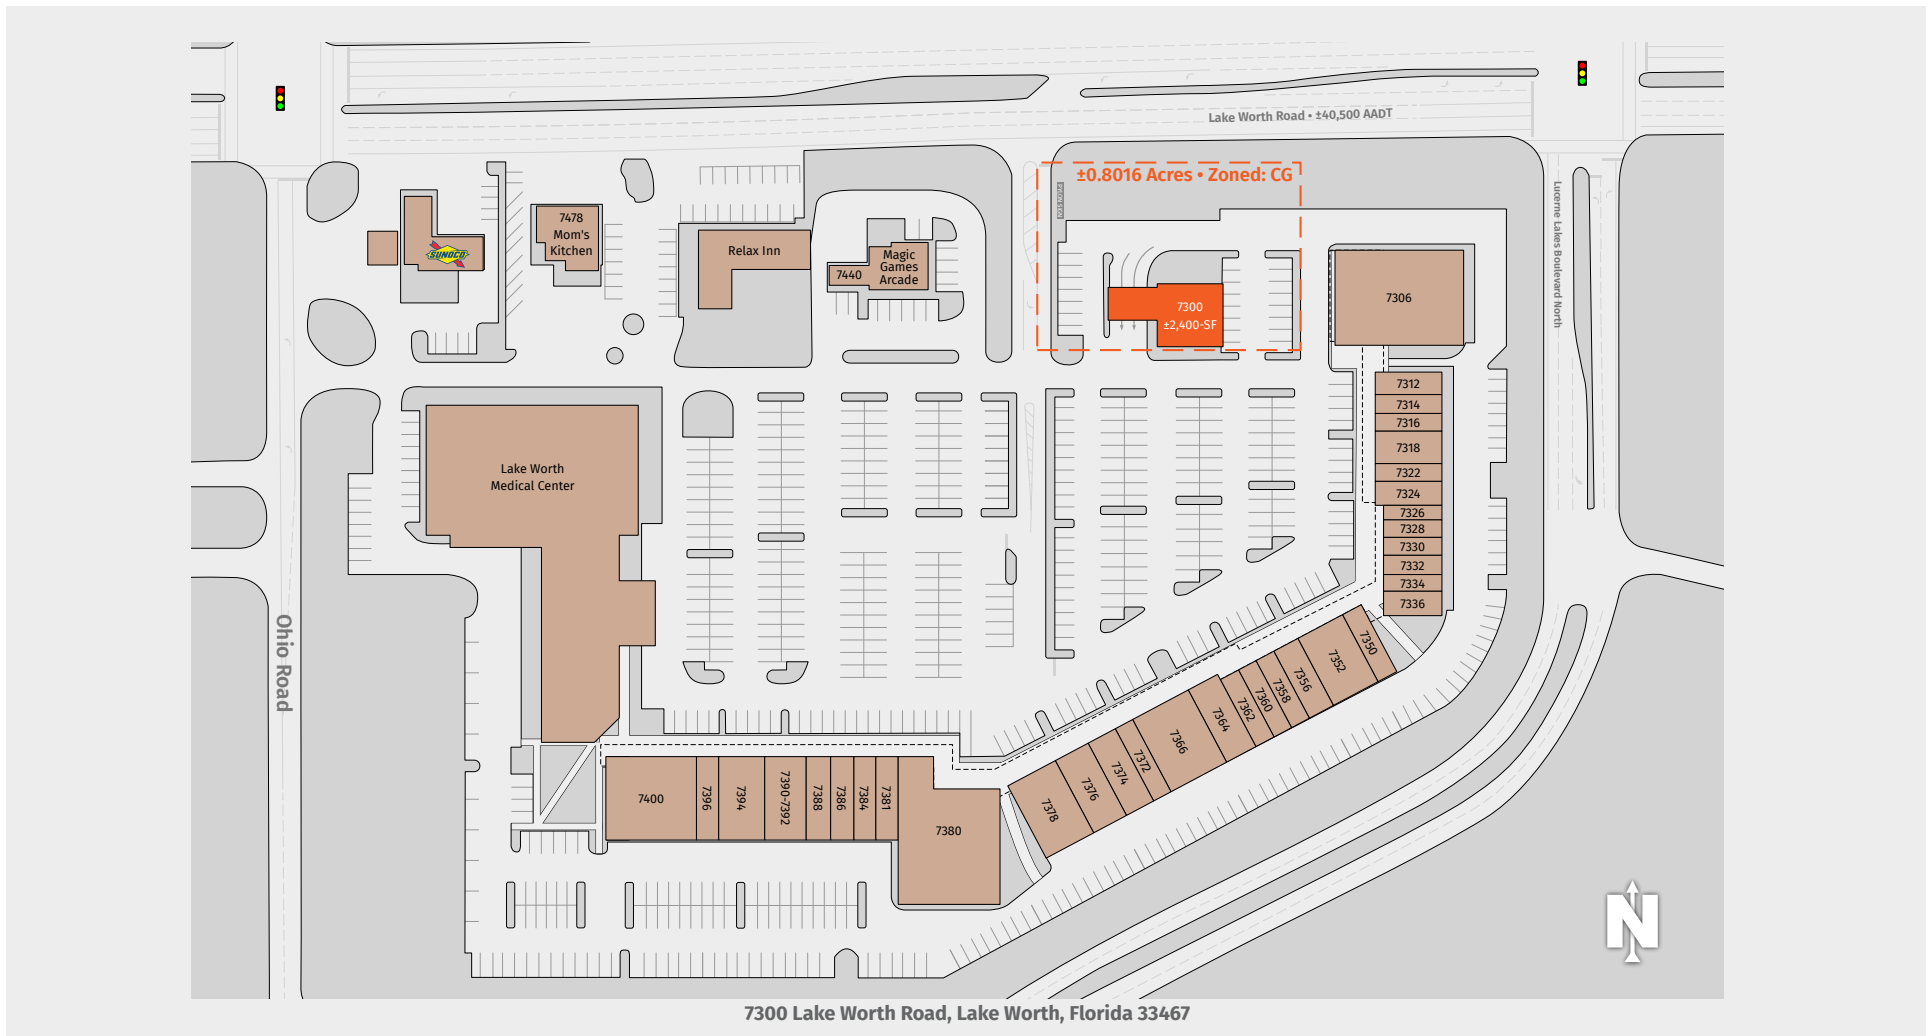

7300 Lake Worth Road, Lake Worth, Florida 33467

DEMOGRAPHICS	TOTAL POPULATION	MEDIAN AGE	AVERAGE HH INCOME
1 MILE	11,792	52.5	$57,562
3 MILES	117,560	40.3	$80,372
5 MILES	291,273	39.2	$86,483

Southeast Centers offers best-in-class service and value creation through diligent, return-driven property management, leasing, development, and construction management.

This site plan shows the approximate location, square footage, and configuration of the shopping center and adjacent areas, and is only illustrative of the size and relationship of the stores and common areas generally, all of which are subject to change. The showing of any names of tenants, parking spaces, square footage, curb-cuts or traffic controls shall not be deemed to be a representation or warranty that any tenants will be at the shopping center, the square footage is accurate, or that any parking spaces, curb-cuts or traffic controls do or will continue to exist. Moreover, any demographics set forth in this flyer are for illustrative purposes only and shall not be deemed a representation by Landlord or their accuracy.