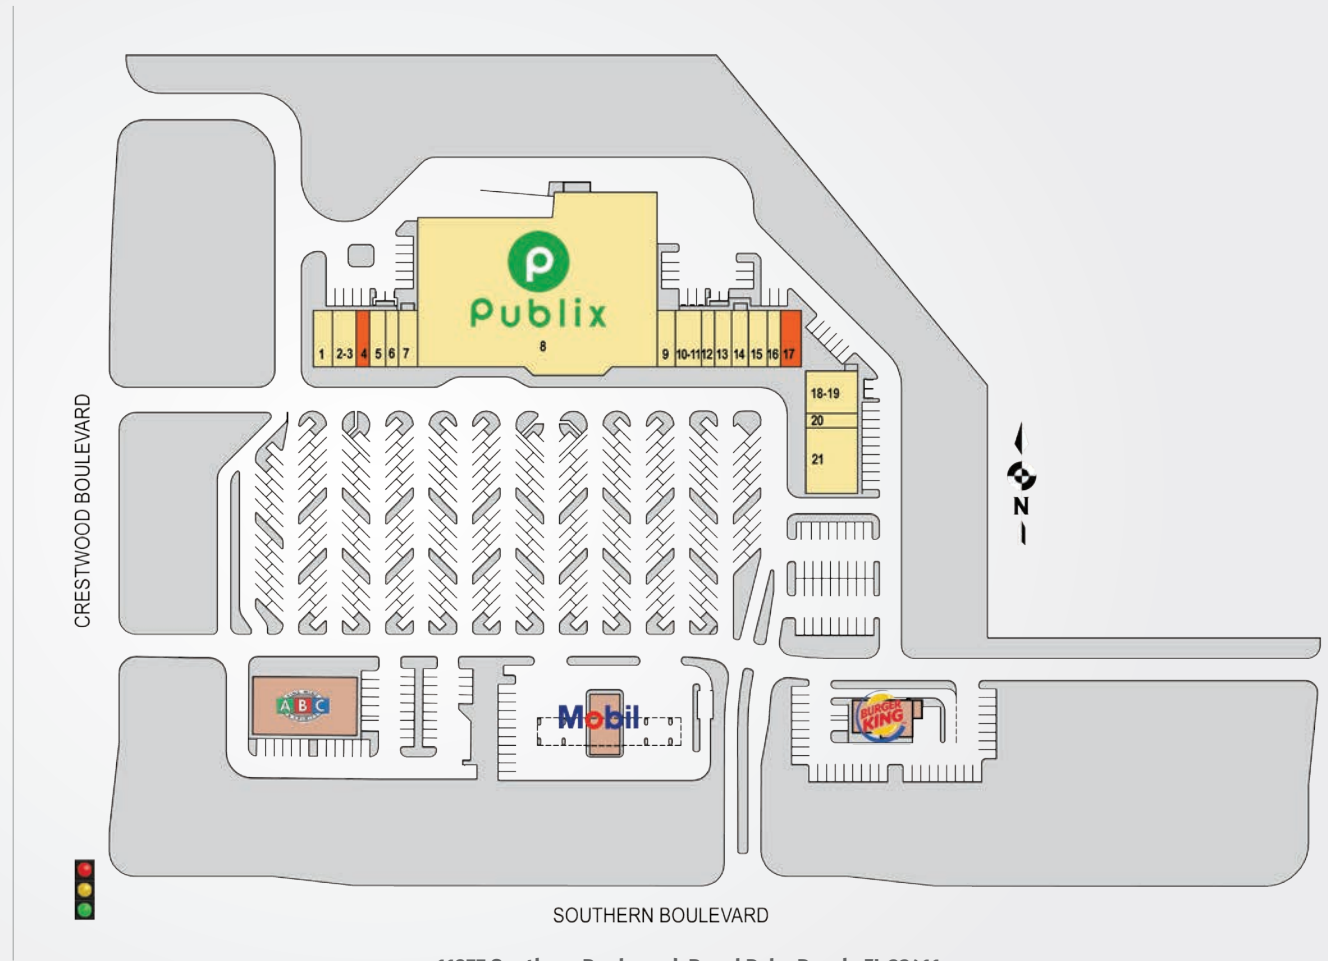

MEREDITH VOGEL | LEASING AGENT

mvoegel@secenters.com
(561) 347-0888 | Mobile (561) 420-9718

WWW.SOUTHEASTCENTERS.COM

CRESTWOOD SQUARE

TENANTS	UNIT	SF
Goodwill	1	1,300
Sal's Italian Restaurant	2-3	1,950
Available	4	975
Dr. Farokh Jiveh, DDS	5	1,300
Carter Home Health	6	975
Hearing Center	7	1,300
Publix Super Markets	8	51,420
Home Run Real Estate	9	1,300
Nail Salon	10-11	1,950
China Hut	12	975
T-Mobile	13	1,471
Vietnamese Restaurant	14	1,454
Carvel Ice Cream	15	1,300
Edward D. Jones	16	975
Available	17	1,300
Comprehensive Hand	18-19	2,100
Smart Laundry	20	900
Duffy's	21	5,460

Crestwood Square, a 78,000 sf shopping center is located on the NEC of Southern Blvd and Crestwood Blvd, in the Village of Royal Palm Beach, just adjacent to the affluent community of Wellington. The center is anchored by a 51,000 sf, high volume Publix Super Market, and other notable tenants include Duffy's Sport's Bar, Carvel Ice Cream, and T- Mobile.

Best-in-class service and value creation through diligent, return-driven property management, leasing, development, and construction management

This site plan shows the approximate location, square footage, and configuration of the shopping center and adjacent areas, and is only illustrative of the size and relationship of the stores and common areas generally, all of which are subject to change. The showing of any names of tenants, parking spaces, square footage, curb-cuts or traffic controls shall not be deemed to be a representation or warranty that any tenants will be at the shopping center, the square footage is accurate, or that any parking spaces, curb-cuts or traffic controls do or will continue to exist. Moreover, any demographics set forth in this flyer are for illustrative purposes only and shall not be deemed a representation by Landlord or their accuracy.