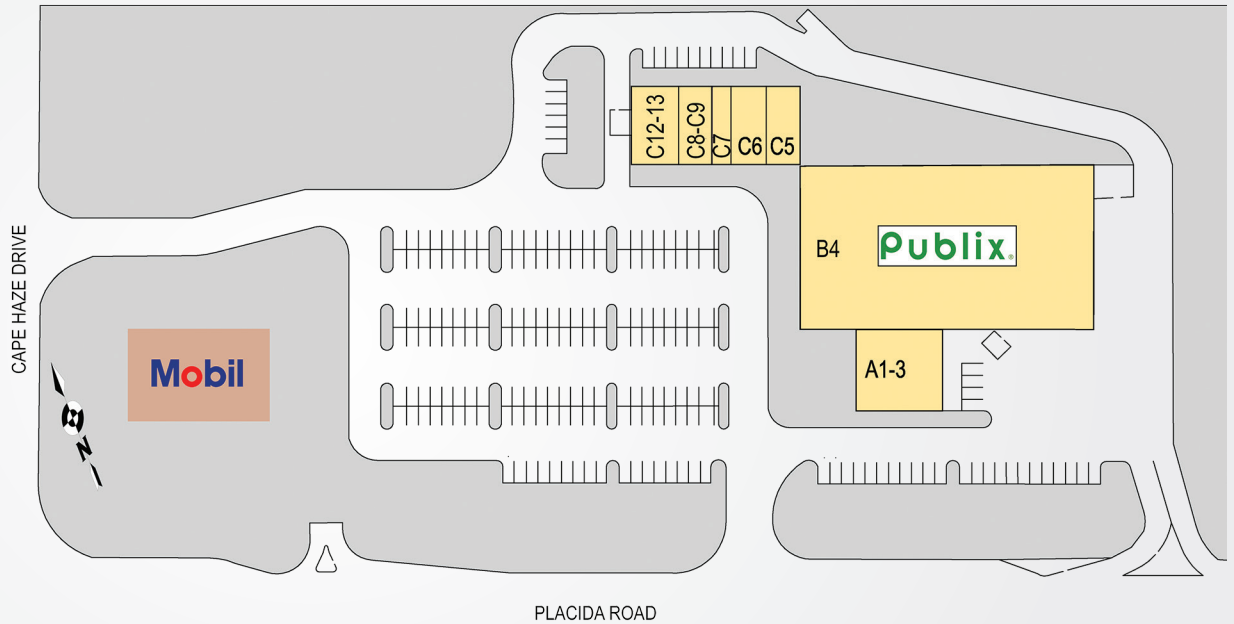

# PUBLIX AT CAPE HAZE

TENANTS	UNIT	SF
BNT Liquors	A1-3	4,063
Publix	B4	27,887
Little Tony's Pizza	C5	1,200
D.O. Nails	C6	1,200
The UPS Store	C7	1,200
Tarpon Real Estate	C8-9	2,100
Englewood Bank	C12-13	2,400

8725 Placida Road, Placida, FL 33946

This Center is situated on Placida Road, just north of the causeway to acclaimed Gasparilla Island. The primary trade area includes affluent Gasparilla Island, Boca Grande and Cape Haze. A private airport serving Gasparilla Island and the surrounding area is in operation approximately 4 miles southeast of the center. There are numerous waterfront townhomes under construction to the south of the center and 100 luxury homes under construction to the north of the center.

Best-in-class service and value creation through diligent, return-driven property management, leasing, development, and construction management

This site plan shows the approximate location, square footage, and configuration of the shopping center and adjacent areas, and is only illustrative of the size and relationship of the stores and common areas generally, all of which are subject to change. The showing of any names of tenants, parking spaces, square footage, curb-cuts or traffic controls shall not be deemed to be a representation or warranty that any tenants will be at the shopping center, the square footage is accurate, or that any parking spaces, curb-cuts or traffic controls do or will continue to exist. Moreover, any demographics set forth in this flyer are for illustrative purposes only and shall not be deemed a representation by Landlord or their accuracy.